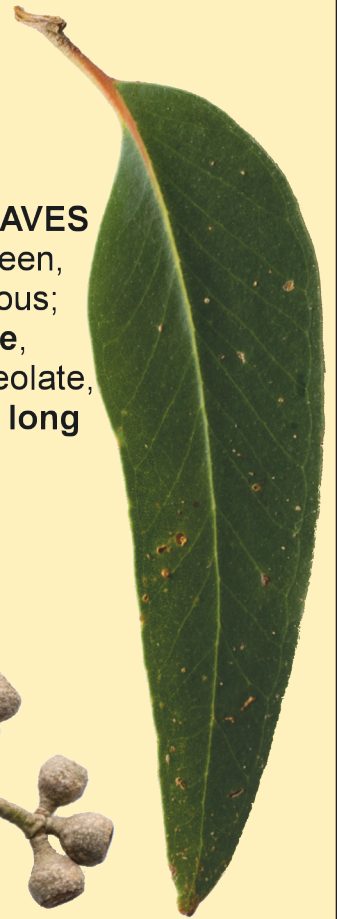

42 *Eucalyptus globoidea* Blakely

White Stringybark

Straight-trunked tree
with **coarse, fibrous bark**
to the smallest branches

BUDS
slender with
conical caps; in
clusters of 9-15

ADULT LEAVES
glossy green,
concolorous;
oblique,
broad-lanceolate,
7.5-12 cm long

CAPSULES
hemispherical to
truncate-globose;
sessile with
descending disc;
4 valves

JUVENILE LEAVES
green, round to ovate,
alternate, oblique,
undulate (wavy-edged)
slightly rough